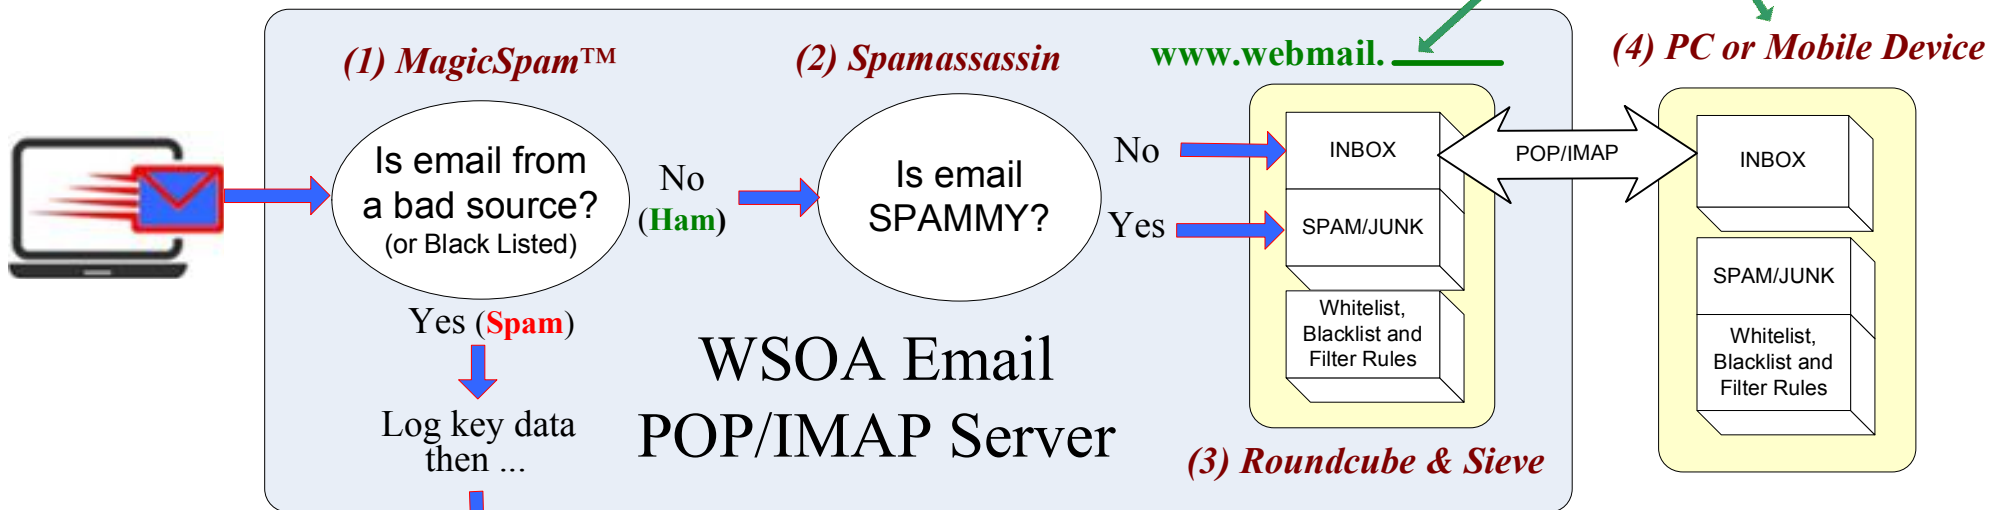

Effectively Combating The Global email SPAM Crisis

Infographic created by Ed Woods Process Engineer ew@websoa.com

Four SPAM Gateway Filters

MagicSPAM™ "Mail Server Profiling"™, blocks obvious bad sources of email before they arrive in your email box.

Spamassassin filters each email against SPAM rules and program thresholds.

email stored in your WSOA POP account can be accessed in your web browser.

Your Domain Name
with same login/password

| | |
|--------|--|
| 50-75% | Comes from Trojans, and Bots on ordinary computers |
| 10-15% | Comes from Email Marketing Companies |
| 5-10% | Comes from Compromised/Hacked Servers or Accounts |
| 2-5% | Comes from Free Email Providers |